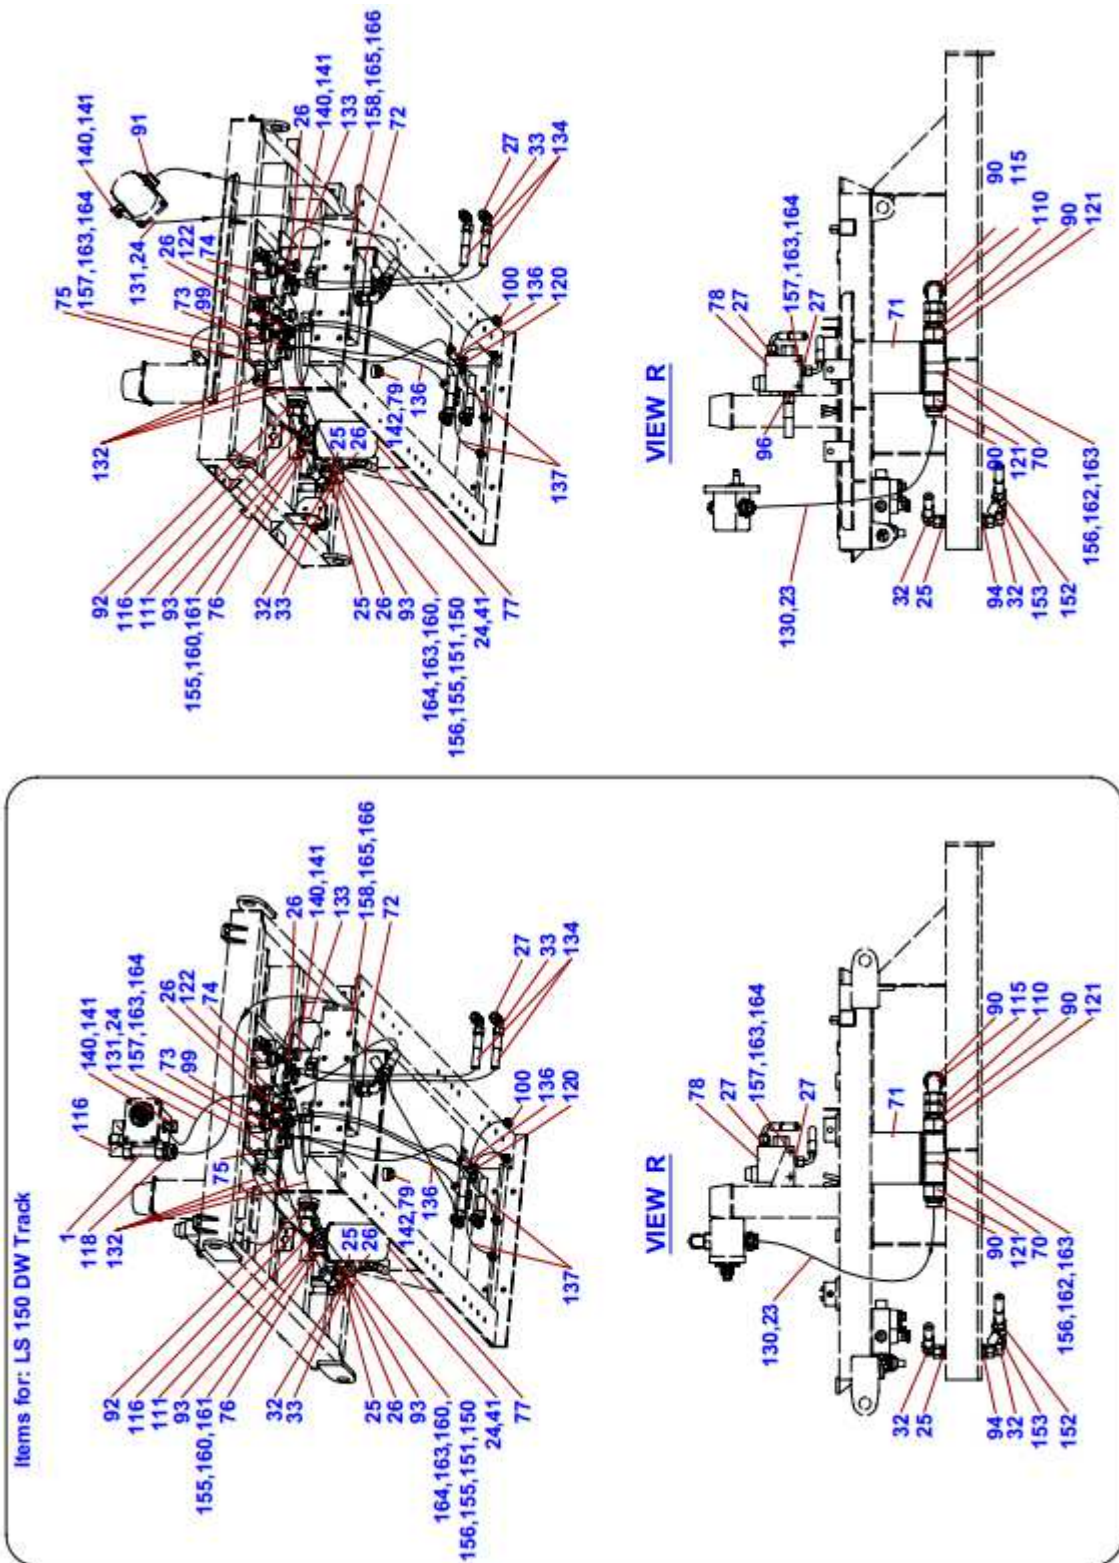

LS 150D Track

LS 150DW Track

12/2013

12B

12B	Hydraulický obvod			 12/2013	
		Hydraulischer Kreis	Hydraulic circuit		
1	2	3	4	LS 150 D Track	LS 150 DW Track
120	Spojka T XG08-L Kupplung Coupling	002 557	-	2	2
121	Redukce RI 1.1/4WD-1 Reduktion Reduction	002 962	-	2	2
122	Zátka VSCH-R ½ WD Propfen Plug	002 719	-	3	3
130	Hadice 1SN DN25/700 DKL45,DKL Schlauch Hose	003 411	-	1	1
131	Hadice 2SN DN 12/1000 RNG1/2, DKL Schlauch Hose	003 412	-	1	1
132	Hadice 1SN DN12/750 RGN1/2, DKL Schlauch Hose	003 413	-	3	3
133	Hadice 2SN DN 12/500 RGN1/2, DKL Schlauch Hose	003 414	-	2	2
134	Hadice 2SN DN10/800 DKL45, DKL Schlauch Hose	003 415	-	4	4
136	Hadice 1SN DN06/800 DKL45, DKL Schlauch Hose	003 416	-	2	2
137	Hadice 1SN DN06/450 DKL90, DKL Schlauch Hose	002 536	-	4	4
140	Šroub průtokový G½" Schraube Bolt	002 552	-	6	6
141	Kroužek těs. Cu 21x27x1,5 Dichtring Sealing ring	001 408	-	13	13
142	Kroužek těs. Cu 22x27x1,5 Dichtring Sealing ring	001 333	-	1	1
150	Spojka T Kupplung Coupling	LS 2351	-	1	1
151	Držák spojky Halter Holder	LS 2352	-	1	1
152	Přípojka měřící 15-L 1-910-09-00-600 Messanschlussstück Measuring connection	002 737	-	1	1
153	Spojka přímá EDKO15-L Kupplung Coupling	003 560	-	1	1
155	Šroub M6x20 Schraube Bolt	001 062	ČSN 02 1103.55	4	4
156	Šroub M8x20 Schraube Bolt	000 449	ČSN 02 1103.55	3	3
157	Šroub M8x55 Schraube Bolt	000 818	ČSN 02 1101.55	8	8
158	Šroub M10x30 Schraube Bolt	000 680	ČSN 02 1103.55	4	4
160	Podložka 6 Unterlage Washer	000 791	ČSN 02 1740.05	4	4
161	Podložka 6,4 Unterlage Washer	000 036	ČSN 02 1702.15	2	2
162	Podložka 8 Unterlage Washer	000 786	ČSN 02 1740.05	2	2
163	Podložka 8,4 Unterlage Washer	000 037	ČSN 02 1702.15	2	2
164	Matice M8 Mutter Nut	000 499	ČSN 02 1492.25	9	9
165	Podložka 10,5 Unterlage Washer	000 045	ČSN 02 1702.15	4	4
166	Matice M10 Mutter Nut	000 801	ČSN 02 1492.25	4	4